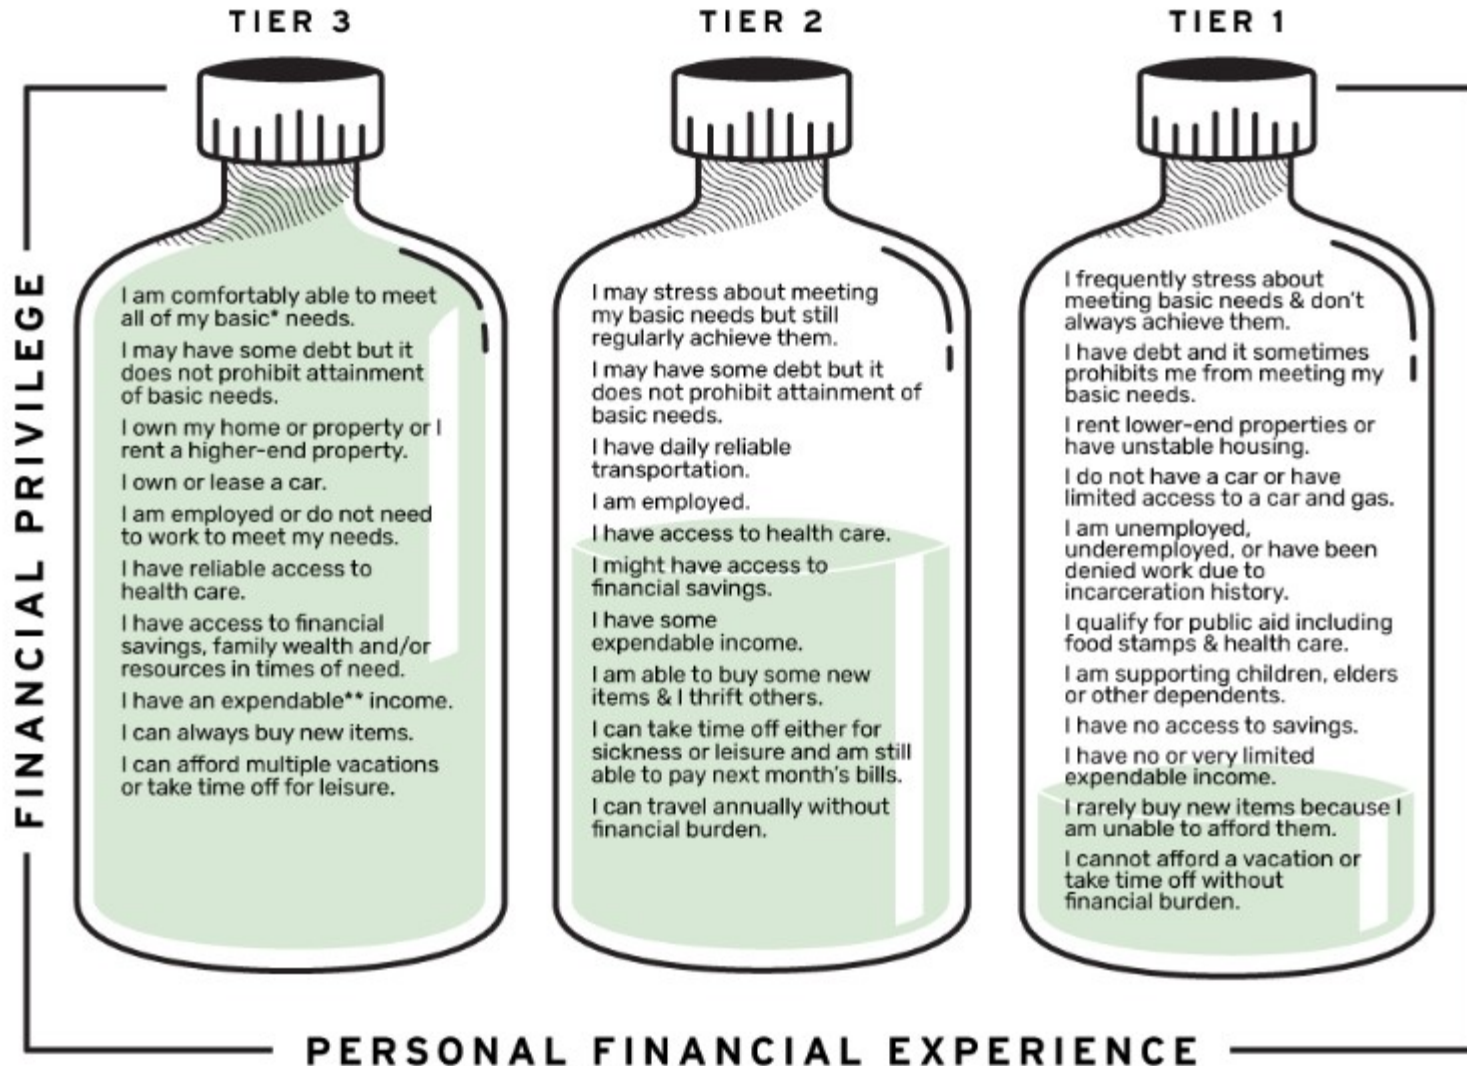

# THE GREEN BOTTLE

## WHERE YOU FALL ON THE SLIDING SCALE

\***BASIC NEEDS** include food, housing, and transportation.

\*\***EXPENDABLE INCOME** might mean you are able to buy coffee or tea at a shop, go to the movies or a concert, buy new clothes, books, and similar items each month, etc.